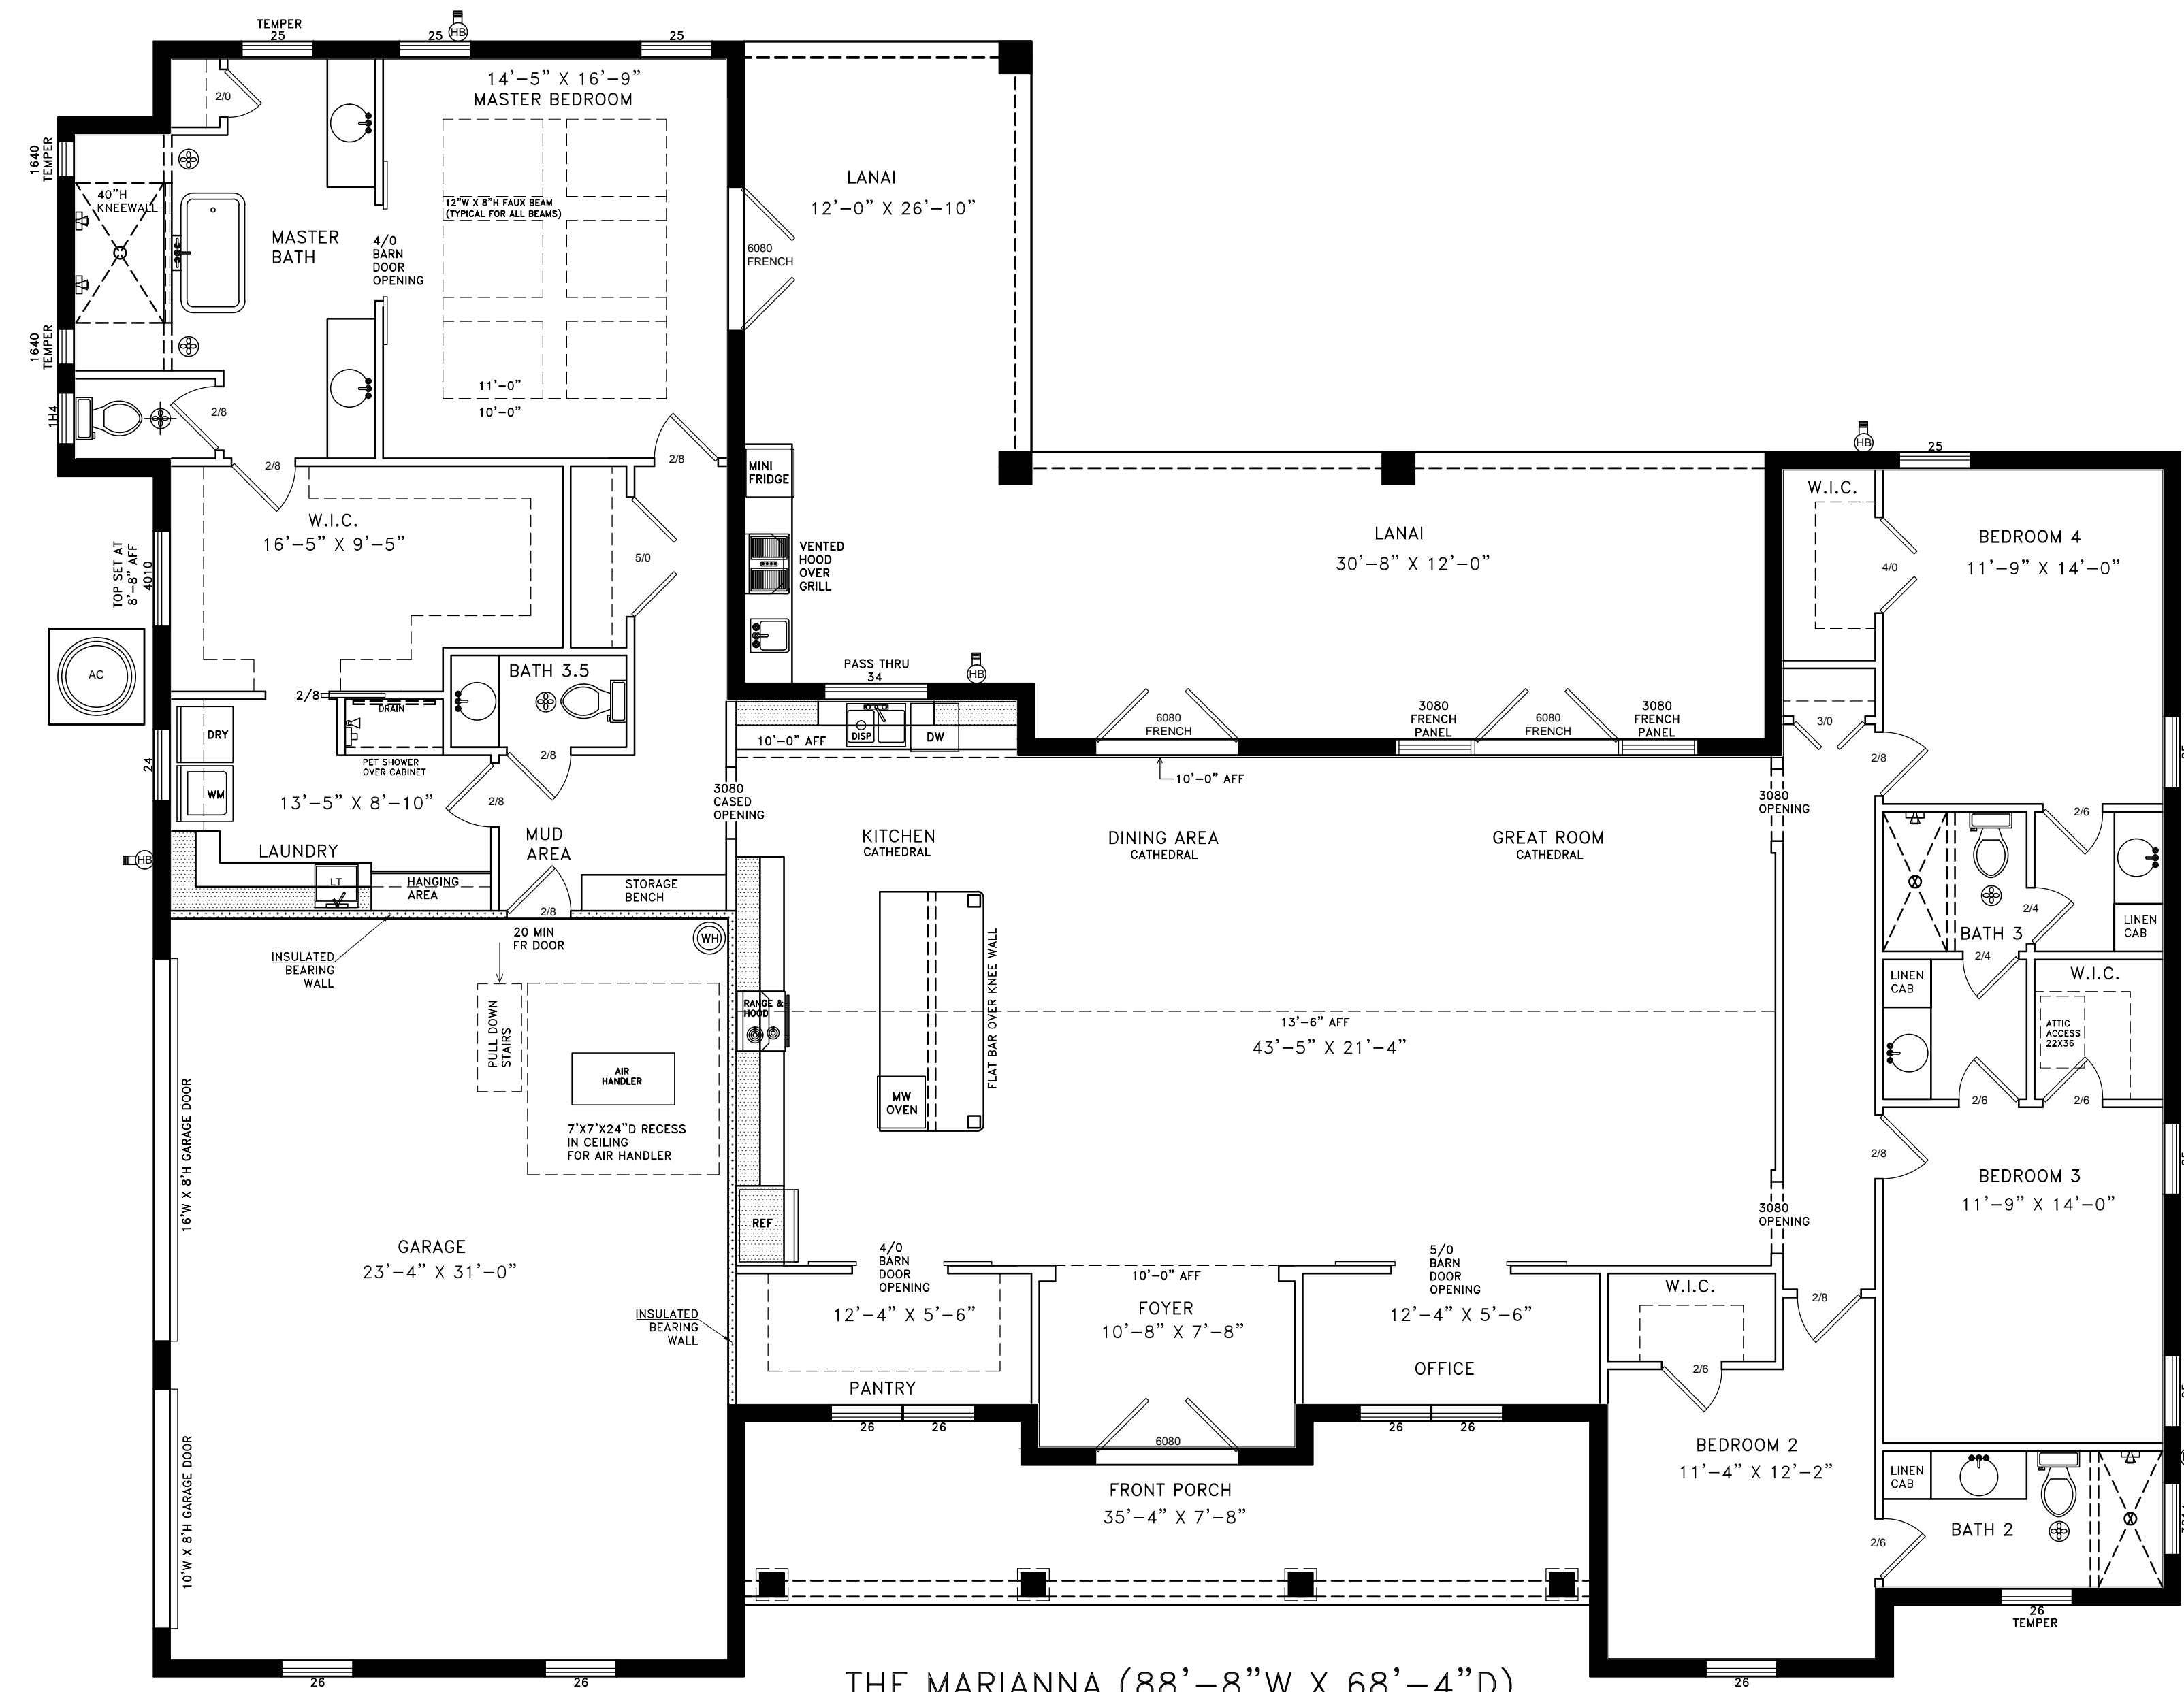

THE MARIANNA (88'-8"W X 68'-4"D)
 © COPYRIGHT TRINITY DRAFTING LLC

THE MARIANNA (88'-8"W X 68'-4"D)
 © COPYRIGHT TRINITY DRAFTING LLC

AREA (SQFT):
LIVING...3158
GARAGE...782
LANAI...690
FRONT PORCH...249
TOTAL...4879